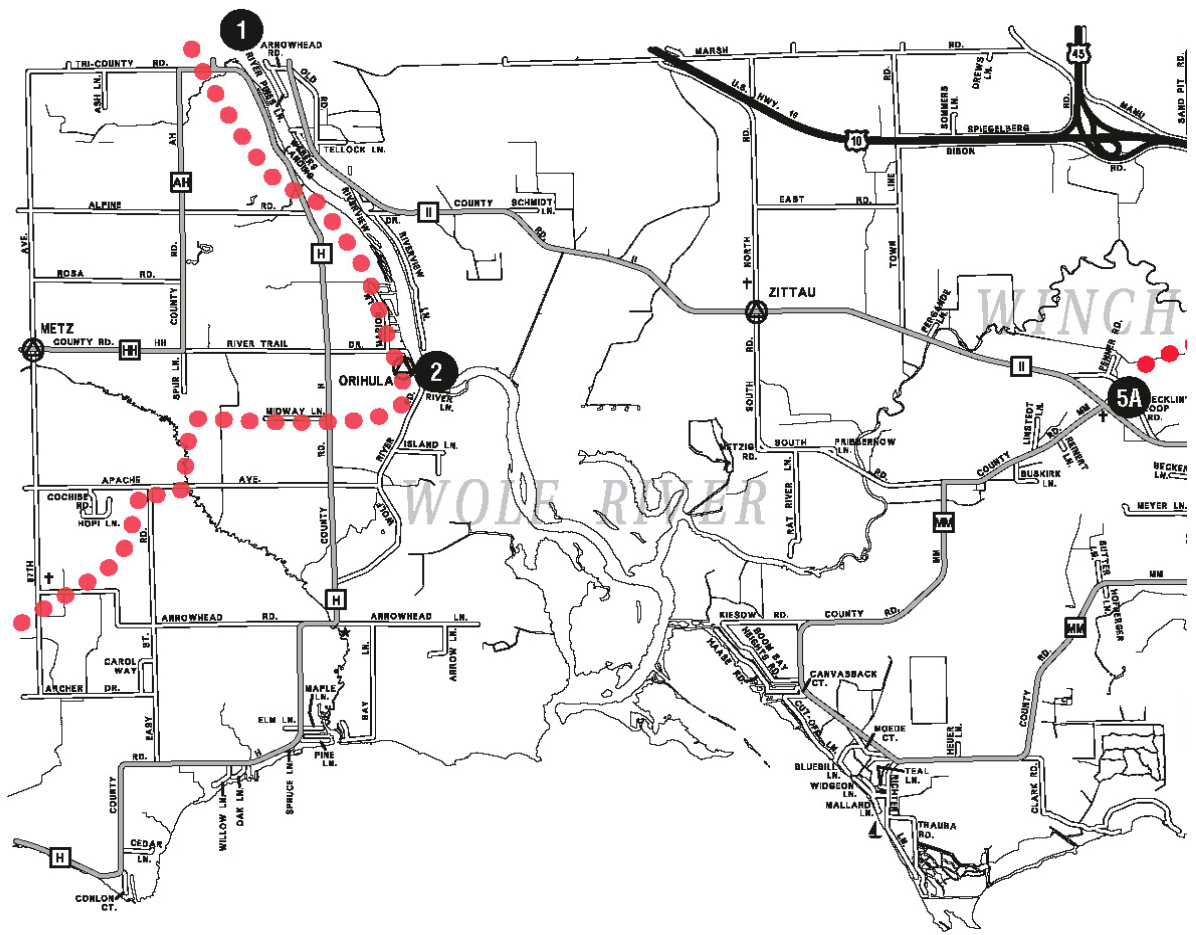

44° 14' > ---

44° 12' > ---

44° 10' > ---

Lake Poygan

Lake Winnecosis

44° 08' > ---

44° 06' > ---

44° 04' > ---